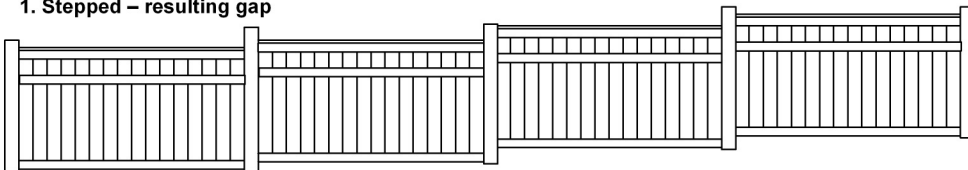

KING FENCE

1234 Advance Road
Burlington, Ontario L7M 1G6 Tel: 905-335-3217 Fax: 905-331-1868

The Imperial - 4', 5' or 6' high

Grade Options

1. Stepped - resulting gap

2. Contoured

Wood Disclaimer:

Wood warps. Wood cracks. Wood has knots. We do not warrantee wood gates.