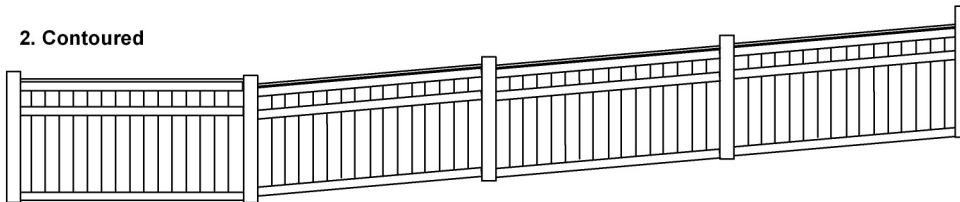

KING FENCE

1234 Advance Road
Burlington, Ontario L7M 1G6 Tel: 905-335-3217 Fax: 905-331-1868

The Imperial - 4', 5' or 6' high

Grade Options

1. Stepped - resulting gap

2. Contoured

Wood Disclaimer:

Wood warps. Wood cracks. Wood has knots. We do not warrantee wood gates.