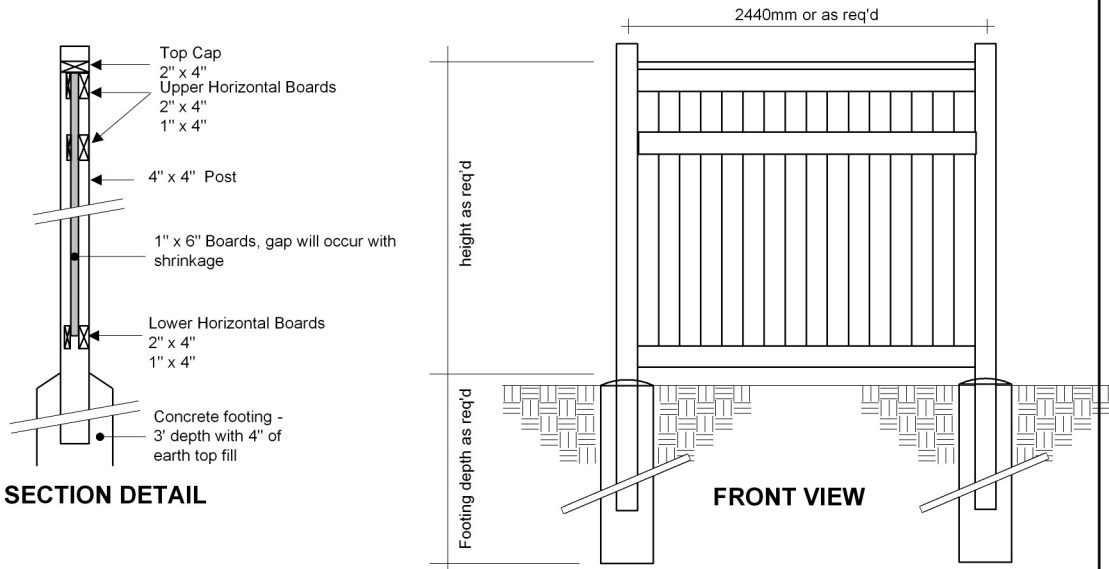

KING FENCE

1234 Advance Road
Burlington, Ontario L7M 1G6 Tel: 905-335-3217 Fax: 905-331-1868

The Imperial - 4', 5' or 6' high

Grade Options

1. Stepped - resulting gap

2. Contoured

Wood Disclaimer:

Wood warps. Wood cracks. Wood has knots. We do not warrantee wood gates.