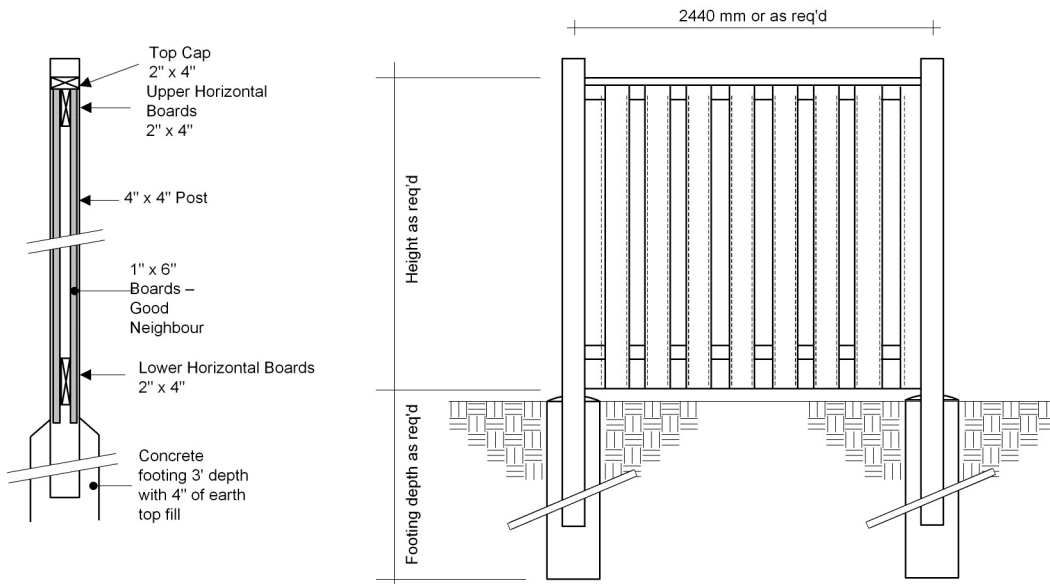

KING FENCE

1234 Advance Road
Burlington, Ontario L7M 1G6 Tel: 905-335-3217 Fax: 905-331-1868

The Classic - 4', 5' or 6' high

SECTION DETAIL

FRONT VIEW

Grade Options

1. Stepped – resulting gap

2. Contoured