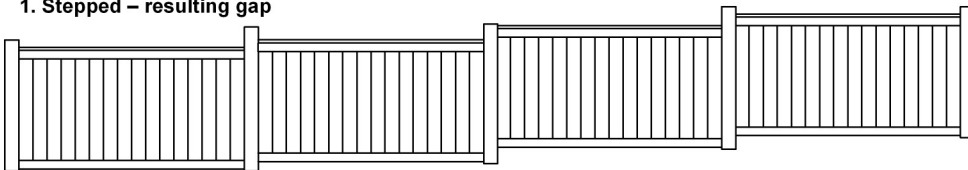

KING FENCE

1234 Advance Road
Burlington, Ontario L7M 1G6 Tel: 905-335-3217 Fax: 905-331-1868

The Classic - 4', 5' or 6' high

SECTION DETAIL

FRONT VIEW

Grade Options

1. Stepped – resulting gap

2. Contoured