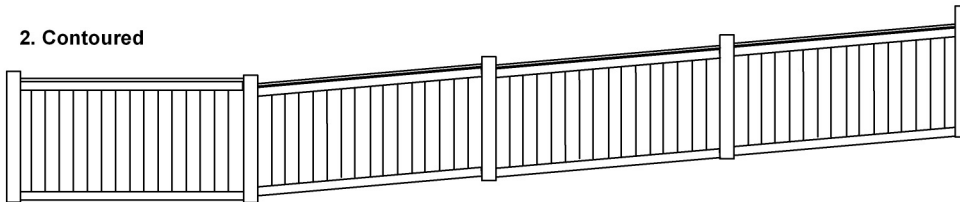

KING FENCE

1234 Advance Road
Burlington, Ontario L7M 1G6 Tel: 905-335-3217 Fax: 905-331-1868

The Classic - 4', 5' or 6' high

SECTION DETAIL

FRONT VIEW

Grade Options

1. Stepped – resulting gap

2. Contoured