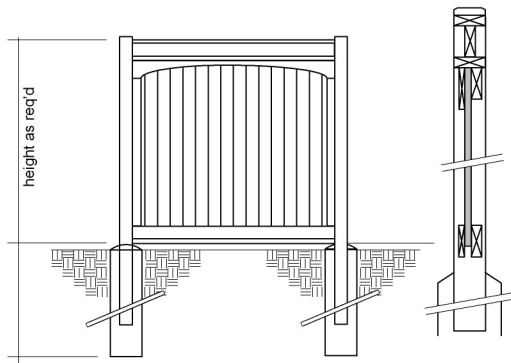

KING FENCE

1234 Advance Road
Burlington, Ontario L7M 1G6 Tel: 905-335-3217 Fax: 905-331-1868

Wood Options

Imperial with 'I'-Beam and Scallop Fascia

Imperial with Square Lattice.
(Also available in Privacy Lattice)

Estate with Scallop Top

Classic with Square Lattice.
(Also available in Privacy Lattice)

Wood Disclaimer:

Wood warps. Wood cracks. Wood has knots. We do not warrantee wood gates.