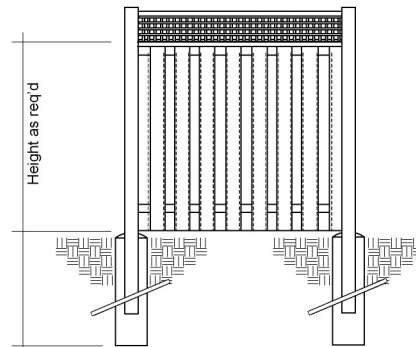

KING FENCE

1234 Advance Road
Burlington, Ontario L7M 1G6 Tel: 905-335-3217 Fax: 905-331-1868

Wood Options

Imperial with 'I'-Beam and Scallop Fascia

Imperial with Square Lattice.
(Also available in Privacy Lattice)

Estate with Scallop Top

Classic with Square Lattice.
(Also available in Privacy Lattice)

Wood Disclaimer:

Wood warps. Wood cracks. Wood has knots. We do not warrantee wood gates.