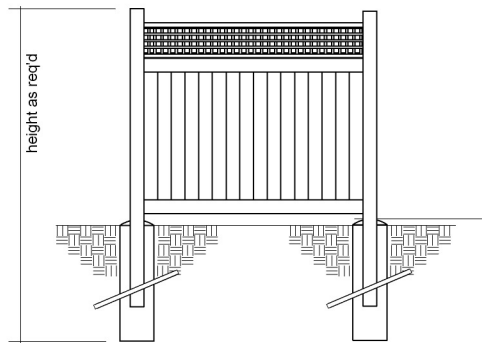

KING FENCE

1234 Advance Road
Burlington, Ontario L7M 1G6 Tel: 905-335-3217 Fax: 905-331-1868

Wood Options

Imperial with 'I'-Beam and Scallop Fascia

Imperial with Square Lattice.
(Also available in Privacy Lattice)

Estate with Scallop Top

Classic with Square Lattice.
(Also available in Privacy Lattice)

Wood Disclaimer:

Wood warps. Wood cracks. Wood has knots. We do not warrantee wood gates.