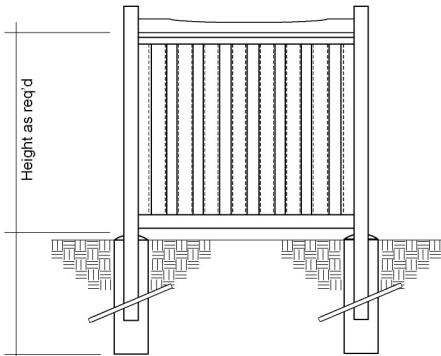

KING FENCE

1234 Advance Road
Burlington, Ontario L7M 1G6 Tel: 905-335-3217 Fax: 905-331-1868

Wood Options

Imperial with 'I'-Beam and Scallop Fascia

Imperial with Square Lattice.
(Also available in Privacy Lattice)

Estate with Scallop Top

Classic with Square Lattice.
(Also available in Privacy Lattice)

Wood Disclaimer:

Wood warps. Wood cracks. Wood has knots. We do not warrantee wood gates.